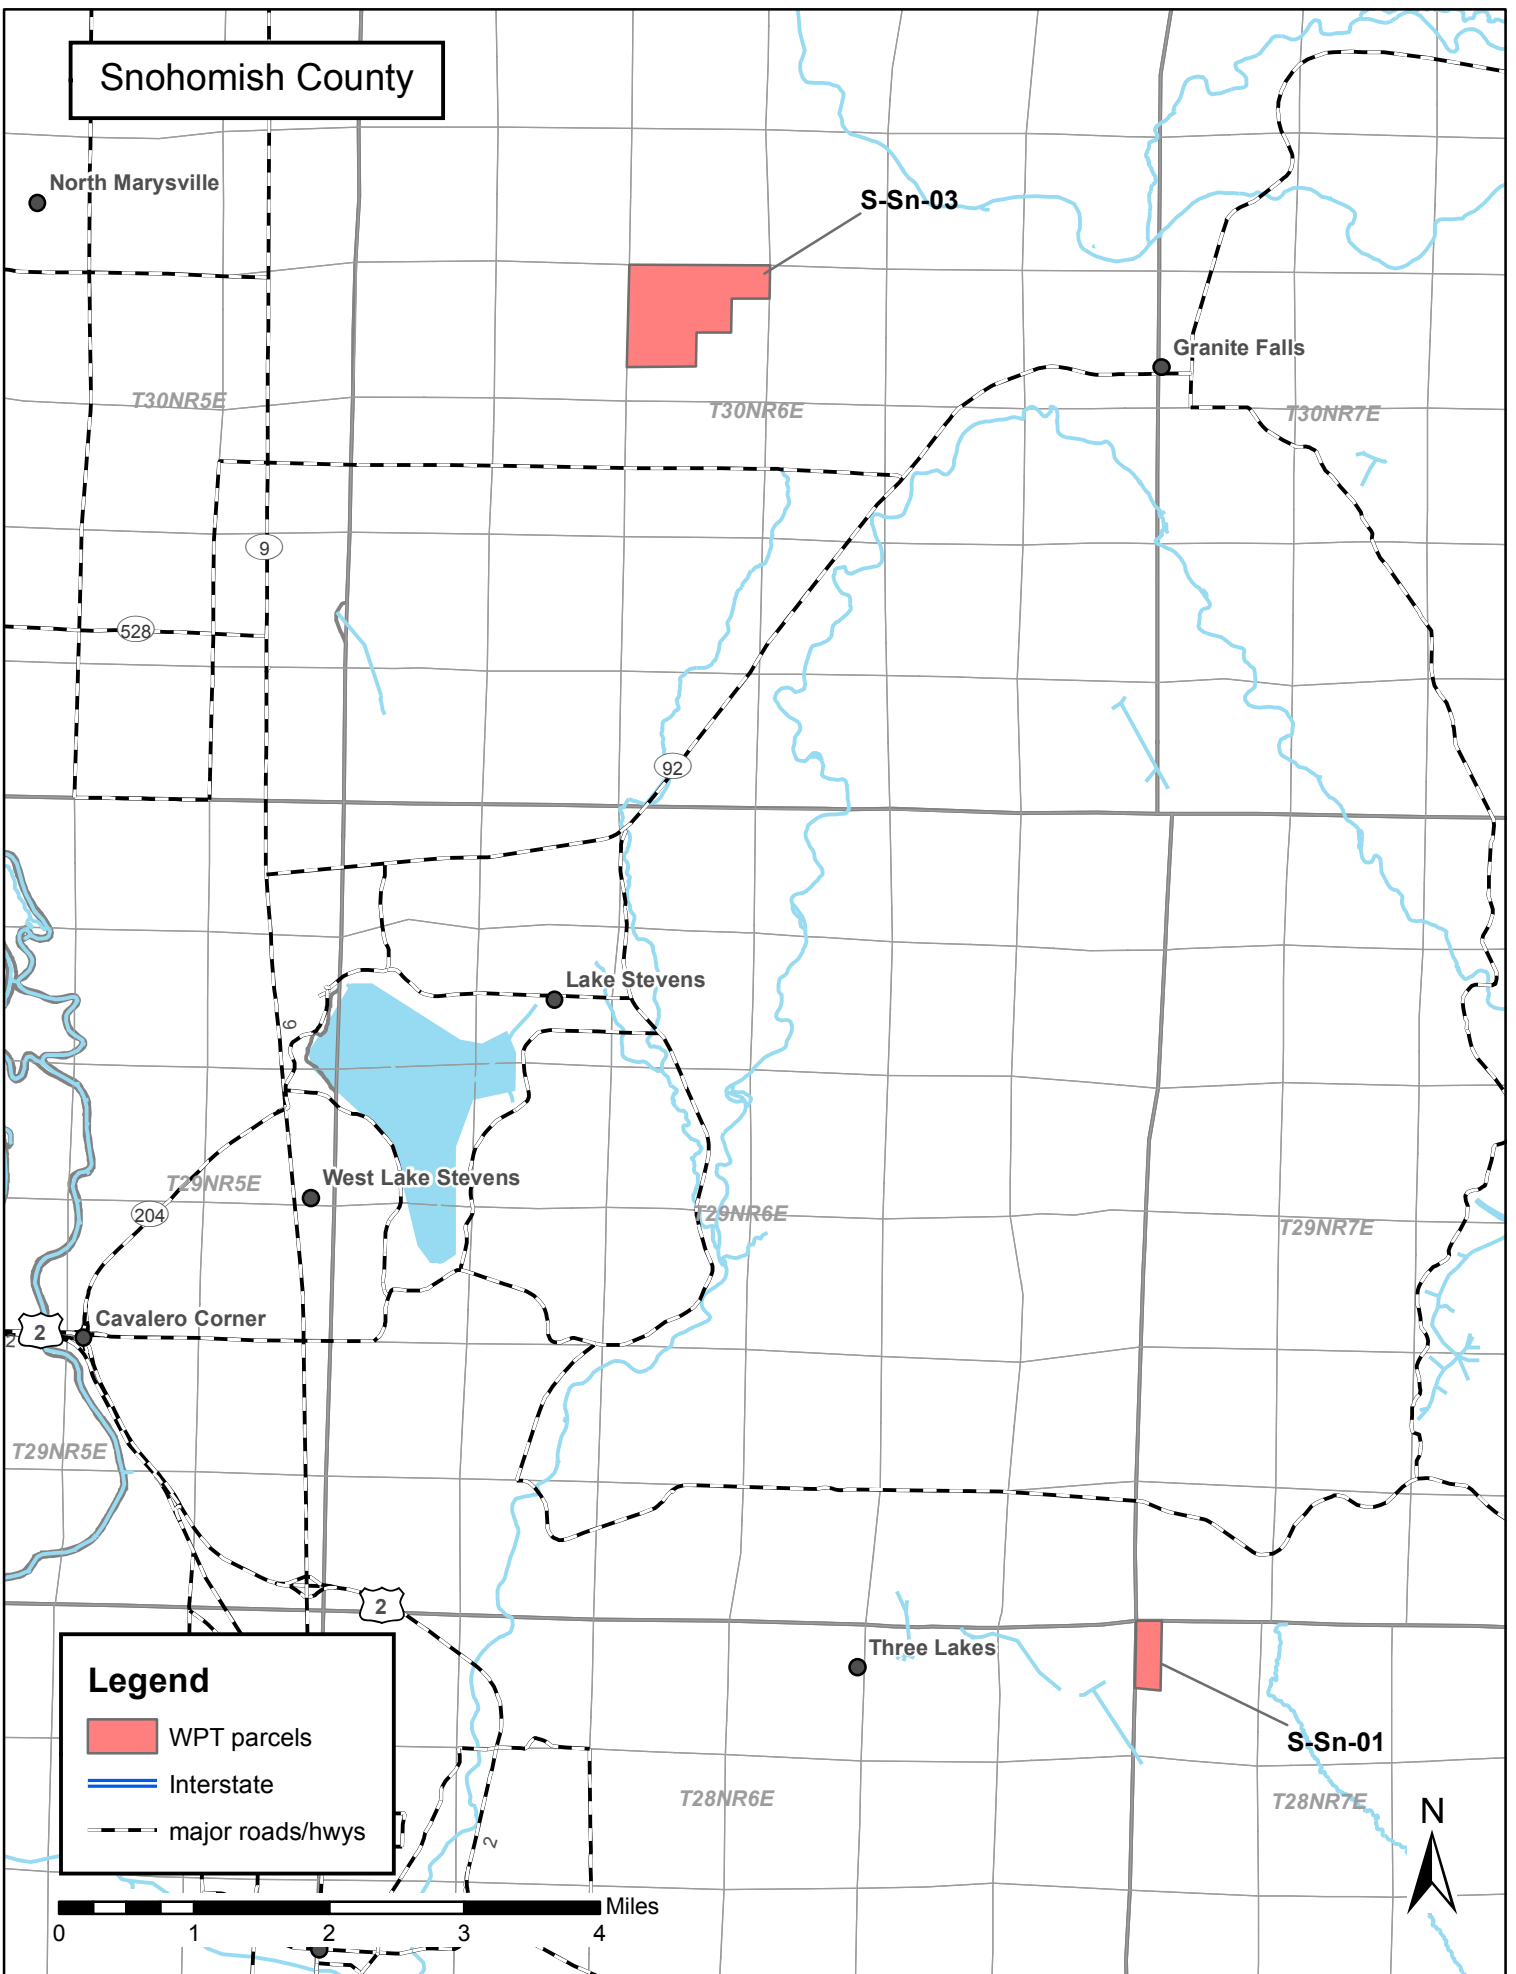

Snohomish County

North Marysville

S-Sn-03

Granite Falls

T30NR5E

T30NR6E

T30NR7E

9

528

92

Lake Stevens

West Lake Stevens

T29NR5E

T29NR6E

T29NR7E

204

Cavalero Corner

T29NR5E

2

Three Lakes

S-Sn-01

T28NR6E

T28NR7E

Legend

 WPT parcels

 Interstate

 major roads/hwys

0 1 2 3 4 Miles