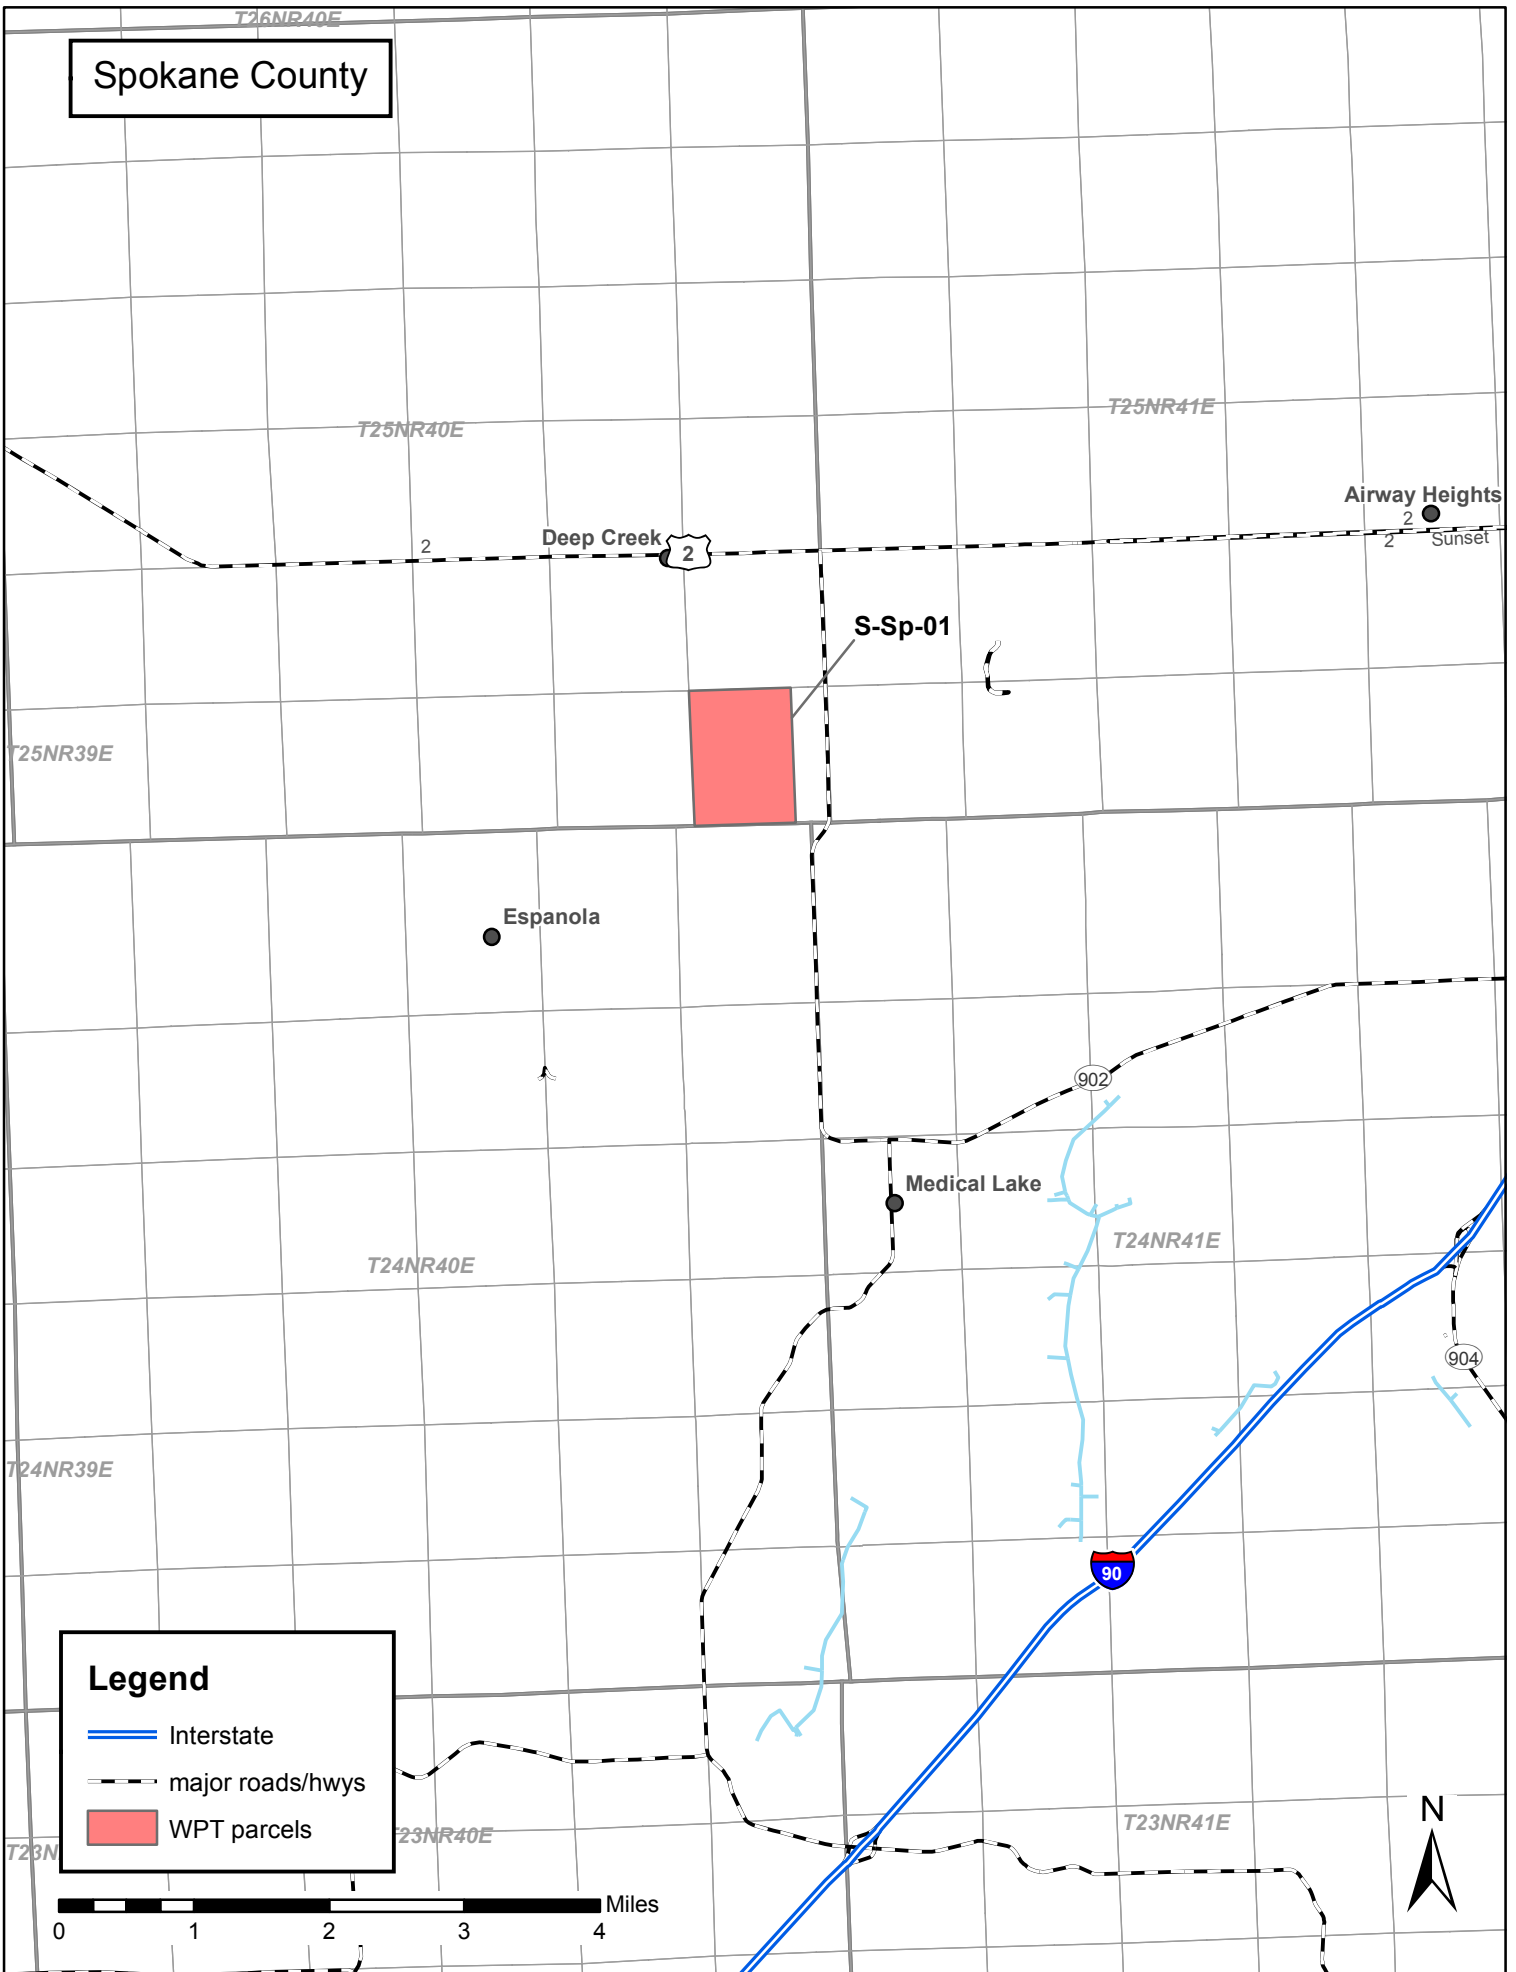

Spokane County

Legend

- Interstate
- major roads/hwys
- WPT parcels

0 1 2 3 4 Miles